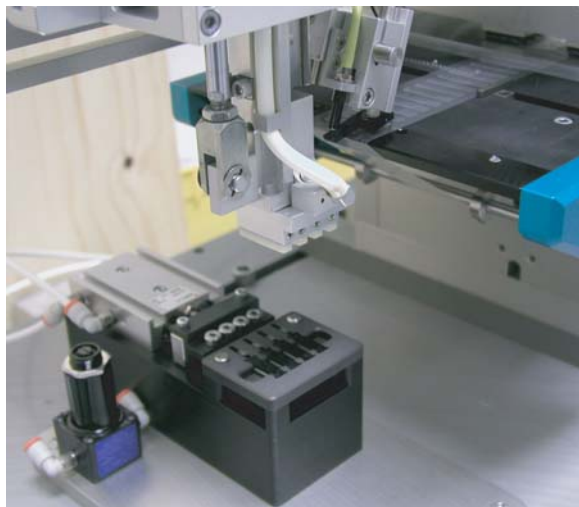

## AccuPlace guarantees bubble free placement of self-adhesive components

Plantation, April 13, 2004

No matter which kind of self-adhesive tape you are using, bubbles in the adhesive are always a problem - sometimes just for cosmetic reasons, more often however for important functional reasons, as bubbles in the adhesive might interrupt connections or not seal perfectly, and so cause waste. This now can be avoided: AccuPlace, in addition to its patented pick & peel technology for and kind of adhesive foils or tapes, has developed a method to place virtually any kind of self-adhesive film absolutely bubble free.

Today self-adhesives are used for a broad range of applications such as seals, gaskets, lids, protection covers, double side-adhesives, name plates, labels etc. for the production of mobile phones, hard disk drives, automotive components, medical components or industrial applications.

These adhesives often challenge the placement with various criteria: they can have large surfaces or be odd shaped and die-cut, can be single or double sided, either really thin and fragile as e.g. transfer tapes or thick and rigid; and have to be placed very accurately onto basically any kind of target part. Due to a very specific chuck design now the placement of any type of film onto any type of target part is possible not only up to  $\pm 0.001''$  but also absolutely bubble free even 3-dimensionally.

AccuPlace, Inc., a leading equipment manufacturer for placing self-adhesive components, offers since 1997 a superior range of off-the-shelf-products that allow semi or fully automatic assembly of all different type of film adhesives. Various features and options ensure an optimum adaptation of the equipment. As only the chuck and nest are customized parts, the equipment is easily adaptable to new tapes or products and guarantees a quick ROI.